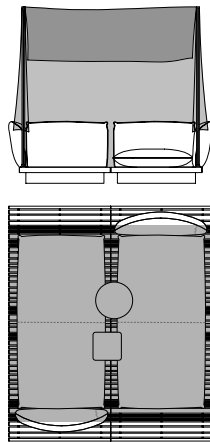

APSARA 11

88086

Velo ombreggiante struttura pelle
Shading cover leather frame

88096

Velo ombreggiante struttura metallo
Shading cover metal frame